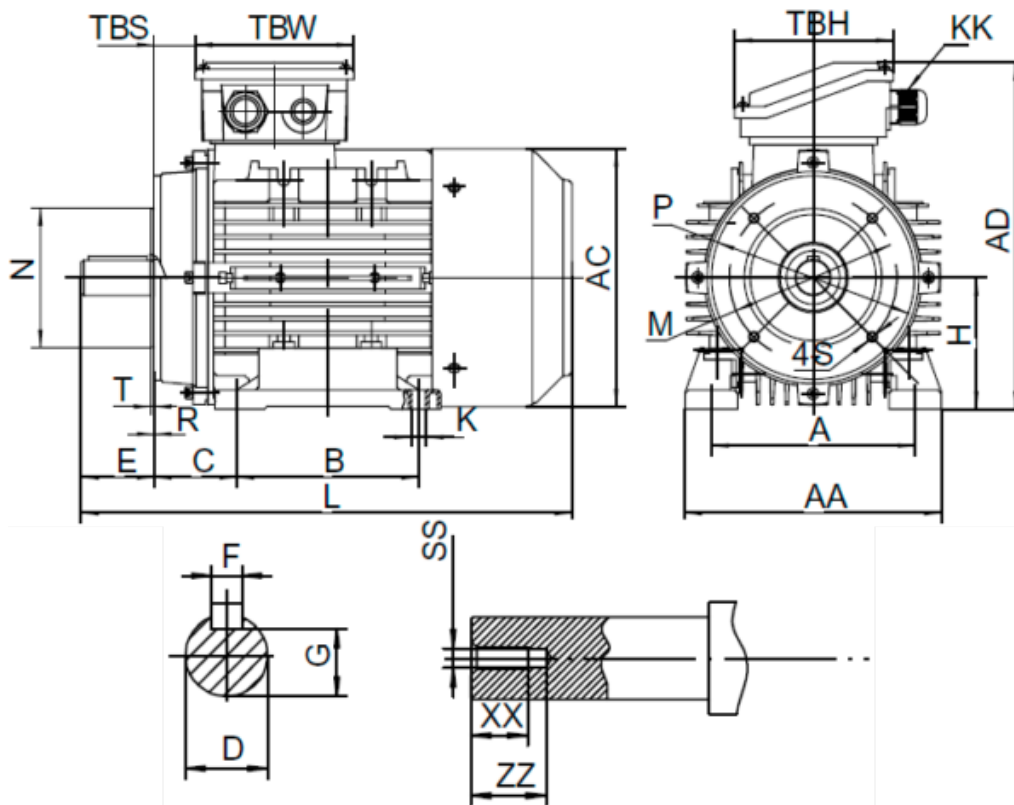

Data Sheet

Article number: 25160005561640

Description: Kleedrive T2A 802-6 0.55kw 900 rpm UL/CSA
3x230/400V 50HZ IP55 B34 PTO

Measures

A = 125	F = 6	R = 0	ZZ = 21
AA = 160	G = 15.5	S = M6	
AC = Ø157	H = 80	SS = M6	
AD = 214	HD = 134	T = 3	
B = 100	L = 277	TBH = 109	
C = 50	M = Ø100	TBS = 26.5	
D = Ø19	N = Ø80	TBW = 109	
E = 40	P = Ø120	XX = 16	